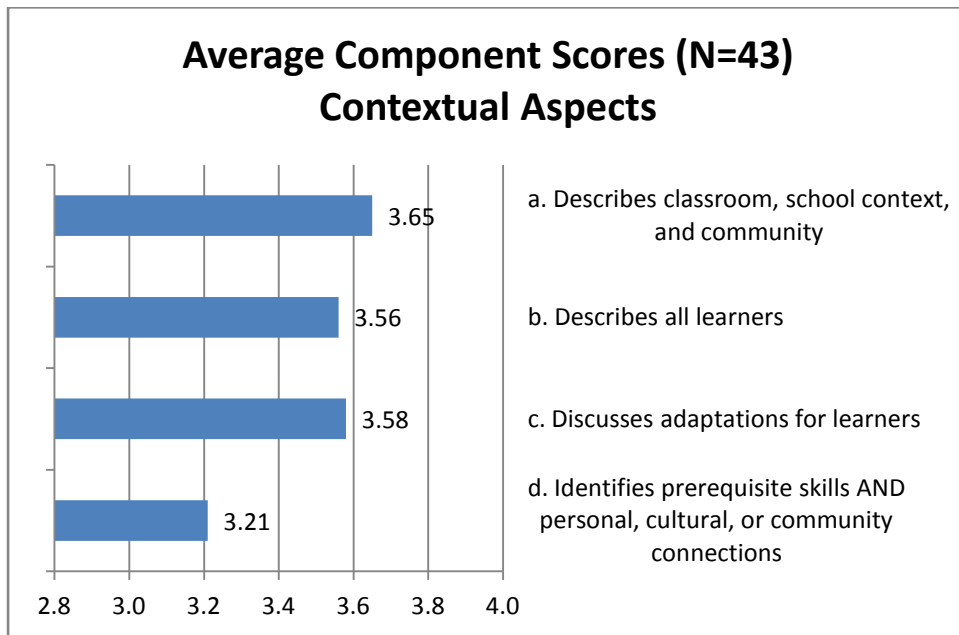

2021 Locally Evaluated edTPA and Work Sample Scores

2021 DDE Work Sample Scores