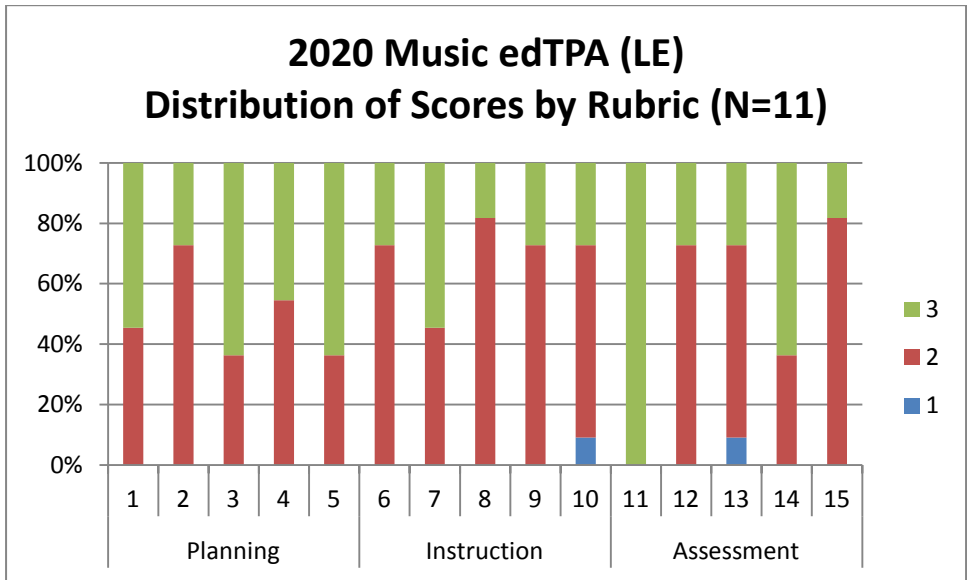

*Scored on a 3-point scale

2021 CBEE edTPA (LE) (N=17)	
Range*	Average
39-47	42.1

*Cut score is 32/54

2021 Locally Evaluated edTPA and Work Sample Scores

*Scored on a 3-point scale

2021 CBEE edTPA (LE) (N=17)	
Range*	Average
27-38	31.9

*Cut score is 27/45

2021 Locally Evaluated edTPA and Work Sample Scores

*Scored on a 3-point scale

2020 Music edTPA (LE) (N=11)	
Range*	Average
34-43	36.3

*Cut score is 24/45

2021 Locally Evaluated edTPA and Work Sample Scores