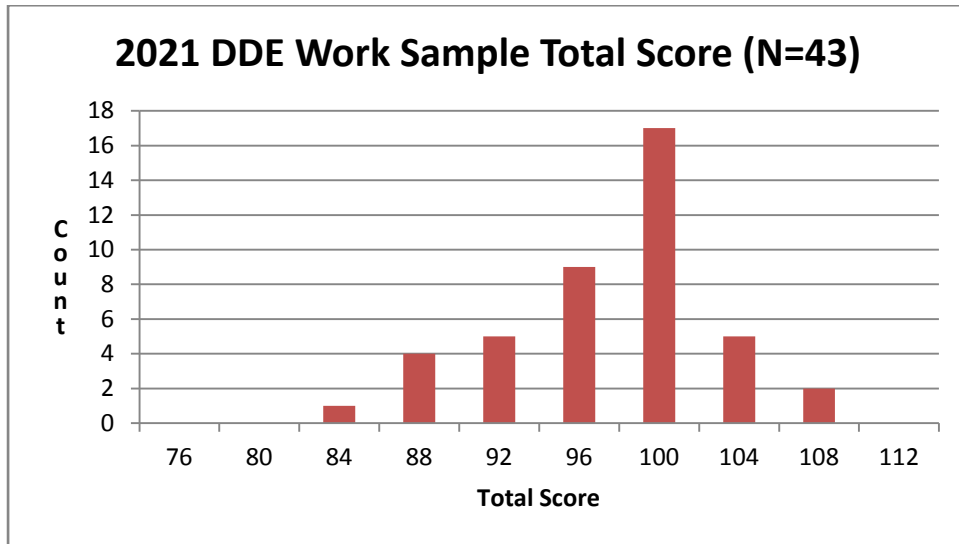

*Cut score is 27/45

2021 Locally Evaluated edTPA and Work Sample Scores

*Scored on a 3-point scale

2020 Music edTPA (LE) (N=11)	
Range*	Average
34-43	36.3

*Cut score is 24/45

2021 Locally Evaluated edTPA and Work Sample Scores

*Scored on a 3-point scale

2021 Music edTPA (LE) (N=10)	
Range*	Average
24-39	33.4

*Cut score is 24/45

2021 Locally Evaluated edTPA and Work Sample Scores

*Scored on a 3-point scale

2021 Locally Evaluated edTPA and Work Sample Scores

2021 DDE Work Sample Scores

2021 Locally Evaluated edTPA and Work Sample Scores

2021 DDE Work Sample Scores

2021 Locally Evaluated edTPA and Work Sample Scores

2021 DDE Work Sample Scores

2021 Locally Evaluated edTPA and Work Sample Scores