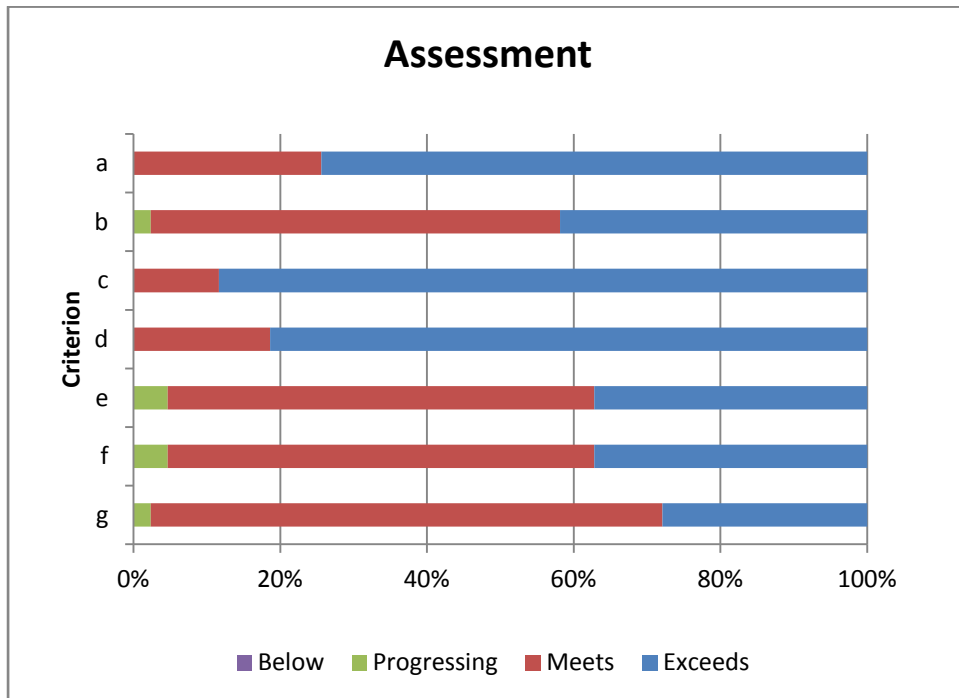

2021 Locally Evaluated edTPA and Work Sample Scores

2021 DDE Work Sample Scores