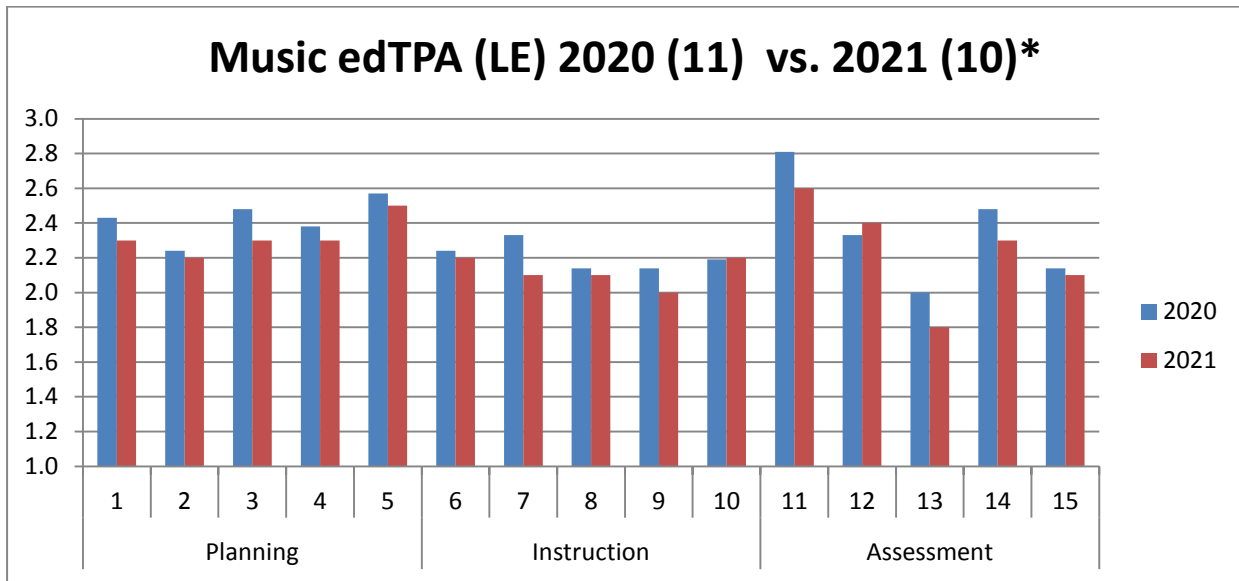

*Cut score is 27/45

2021 Locally Evaluated edTPA and Work Sample Scores

*Scored on a 3-point scale

2020 Music edTPA (LE) (N=11)	
Range*	Average
34-43	36.3

*Cut score is 24/45

2021 Locally Evaluated edTPA and Work Sample Scores

*Scored on a 3-point scale

2021 Music edTPA (LE) (N=10)	
Range*	Average
24-39	33.4

*Cut score is 24/45

2021 Locally Evaluated edTPA and Work Sample Scores

*Scored on a 3-point scale

2021 Locally Evaluated edTPA and Work Sample Scores