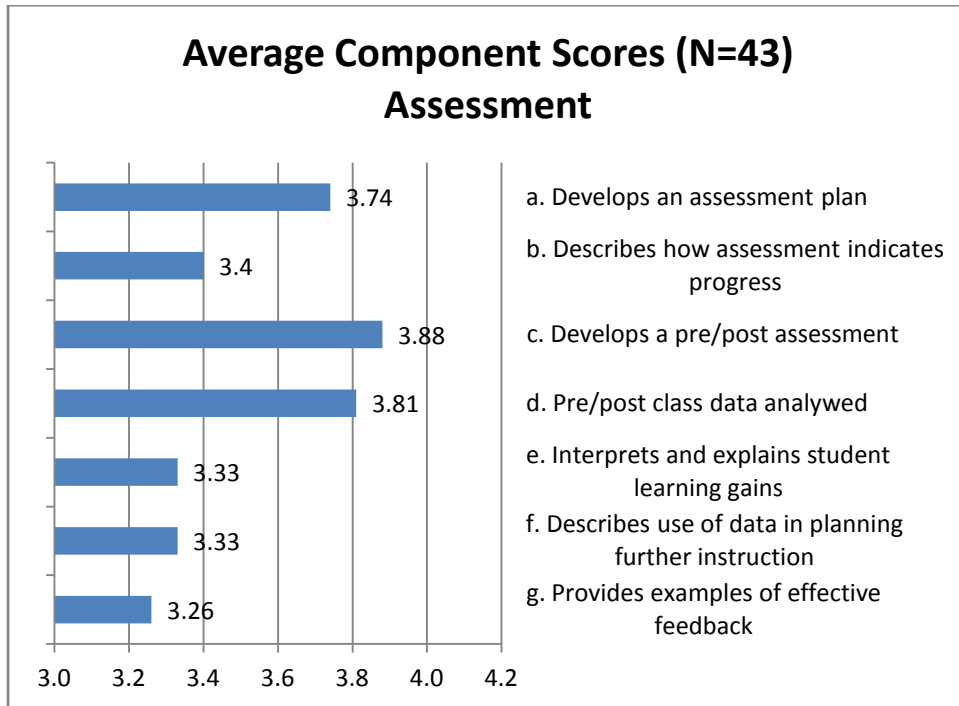

2021 Locally Evaluated edTPA and Work Sample Scores

2021 DDE Work Sample Scores