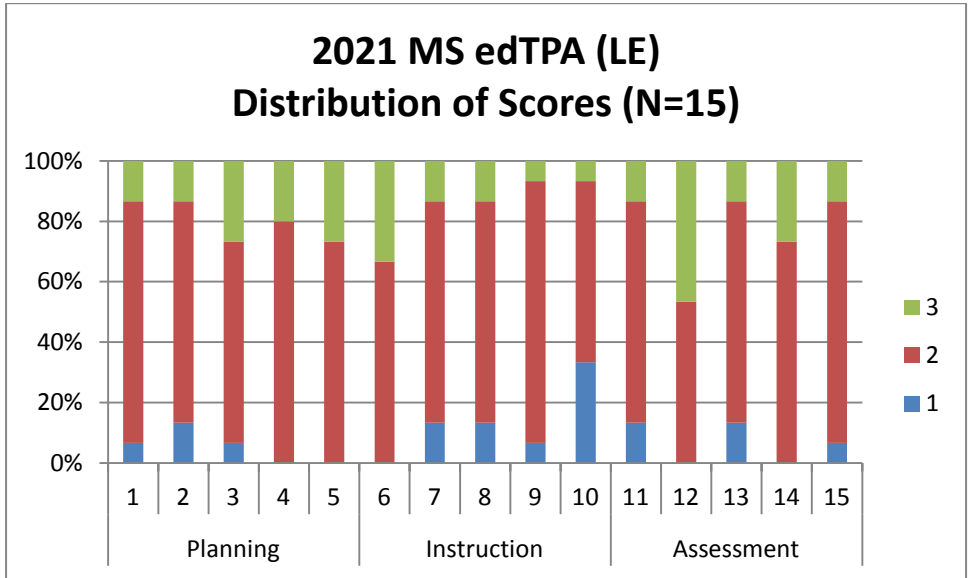

2021 Locally Evaluated edTPA and Work Sample Scores

*Scored on a 5-point scale.

2021 Ag Ed edTPA (LE) (N=7)	
Range*	Average
36-52	44.9

*Cut score is 35/75

2021 Locally Evaluated edTPA and Work Sample Scores

*Scored on a 3-point scale

2021 CBEE edTPA (LE) (N=17)	
Range*	Average
39-47	42.1

*Cut score is 32/54

2021 Locally Evaluated edTPA and Work Sample Scores

*Scored on a 3-point scale

2021 CBEE edTPA (LE) (N=17)	
Range*	Average
27-38	31.9

*Cut score is 27/45

2021 Locally Evaluated edTPA and Work Sample Scores

*Scored on a 3-point scale

2020 Music edTPA (LE) (N=11)	
Range*	Average
34-43	36.3

*Cut score is 24/45

2021 Locally Evaluated edTPA and Work Sample Scores

*Scored on a 3-point scale

2021 Music edTPA (LE) (N=10)	
Range*	Average
24-39	33.4

*Cut score is 24/45

2021 Locally Evaluated edTPA and Work Sample Scores

*Scored on a 3-point scale

2021 Locally Evaluated edTPA and Work Sample Scores