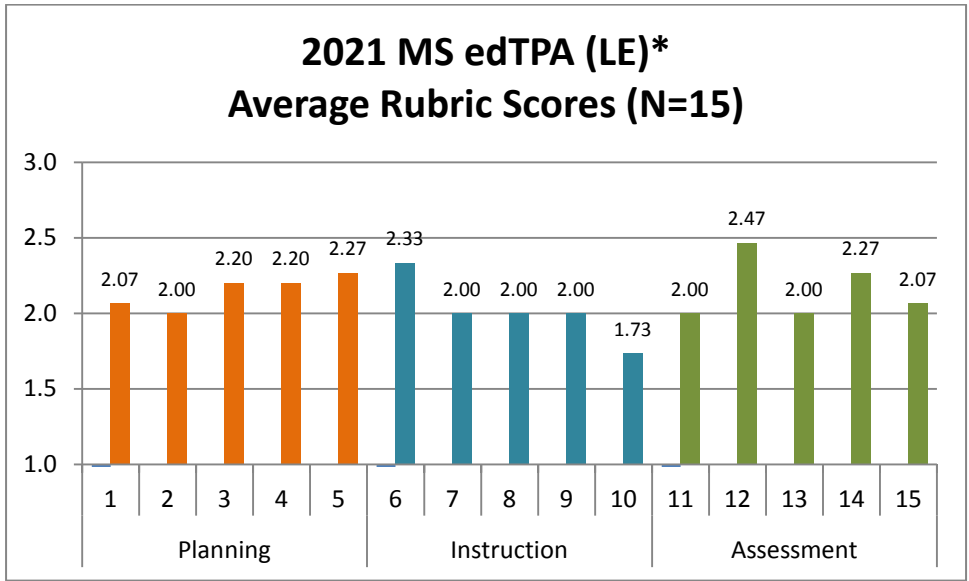

2021 Locally Evaluated edTPA and Work Sample Scores

*Scored on a 5-point scale.

2021 Ag Ed edTPA (LE) (N=7)	
Range*	Average
36-52	44.9

*Cut score is 35/75

2021 Locally Evaluated edTPA and Work Sample Scores

*Scored on a 3-point scale

2021 CBEE edTPA (LE) (N=17)	
Range*	Average
39-47	42.1

*Cut score is 32/54

2021 Locally Evaluated edTPA and Work Sample Scores

*Scored on a 3-point scale

2021 CBEE edTPA (LE) (N=17)	
Range*	Average
27-38	31.9

*Cut score is 27/45

2021 Locally Evaluated edTPA and Work Sample Scores

*Scored on a 3-point scale

2020 Music edTPA (LE) (N=11)	
Range*	Average
34-43	36.3

*Cut score is 24/45

2021 Locally Evaluated edTPA and Work Sample Scores

*Scored on a 3-point scale

2021 Music edTPA (LE) (N=10)	
Range*	Average
24-39	33.4

*Cut score is 24/45

2021 Locally Evaluated edTPA and Work Sample Scores

*Scored on a 3-point scale

2021 Locally Evaluated edTPA and Work Sample Scores