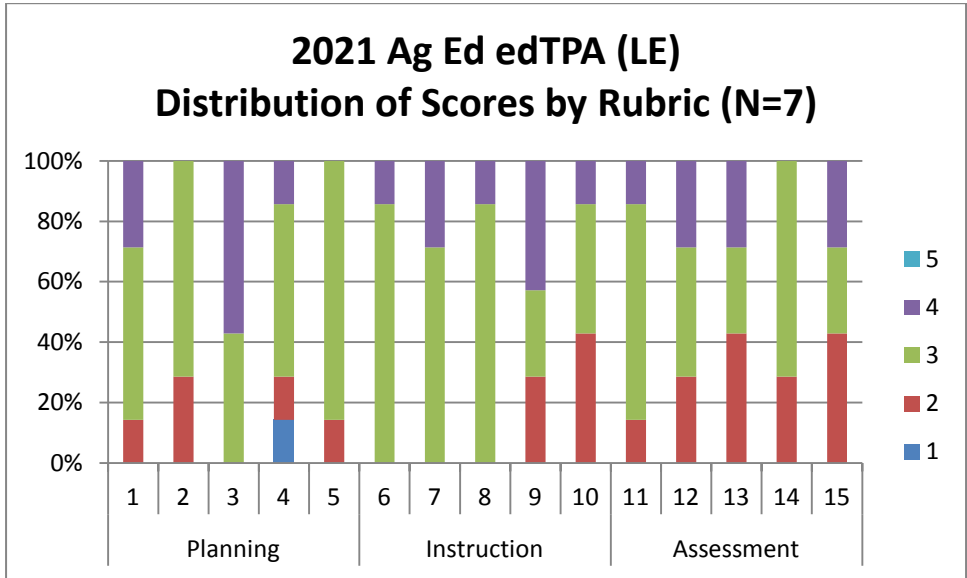

2021 Locally Evaluated edTPA and Work Sample Scores

*Scored on a 5-point scale.

2021 Ag Ed edTPA (LE) (N=7)	
Range*	Average
36-52	44.9

*Cut score is 35/75

2021 Locally Evaluated edTPA and Work Sample Scores

*Scored on a 3-point scale

2021 CBEE edTPA (LE) (N=17)	
Range*	Average
39-47	42.1

*Cut score is 32/54

2021 Locally Evaluated edTPA and Work Sample Scores

*Scored on a 3-point scale

2021 CBEE edTPA (LE) (N=17)	
Range*	Average
27-38	31.9

*Cut score is 27/45

2021 Locally Evaluated edTPA and Work Sample Scores

*Scored on a 3-point scale

2020 Music edTPA (LE) (N=11)	
Range*	Average
34-43	36.3

*Cut score is 24/45

2021 Locally Evaluated edTPA and Work Sample Scores