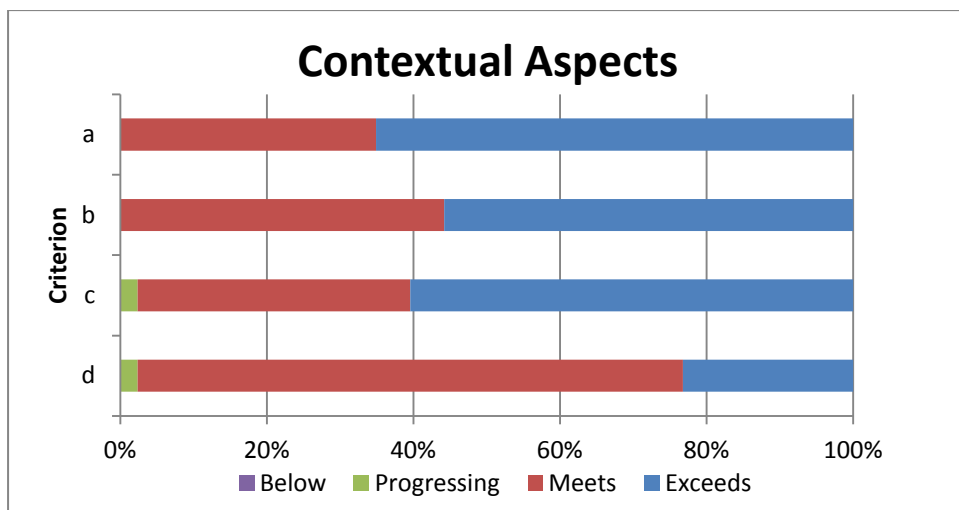

2021 Locally Evaluated edTPA and Work Sample Scores

2021 DDE Work Sample Scores