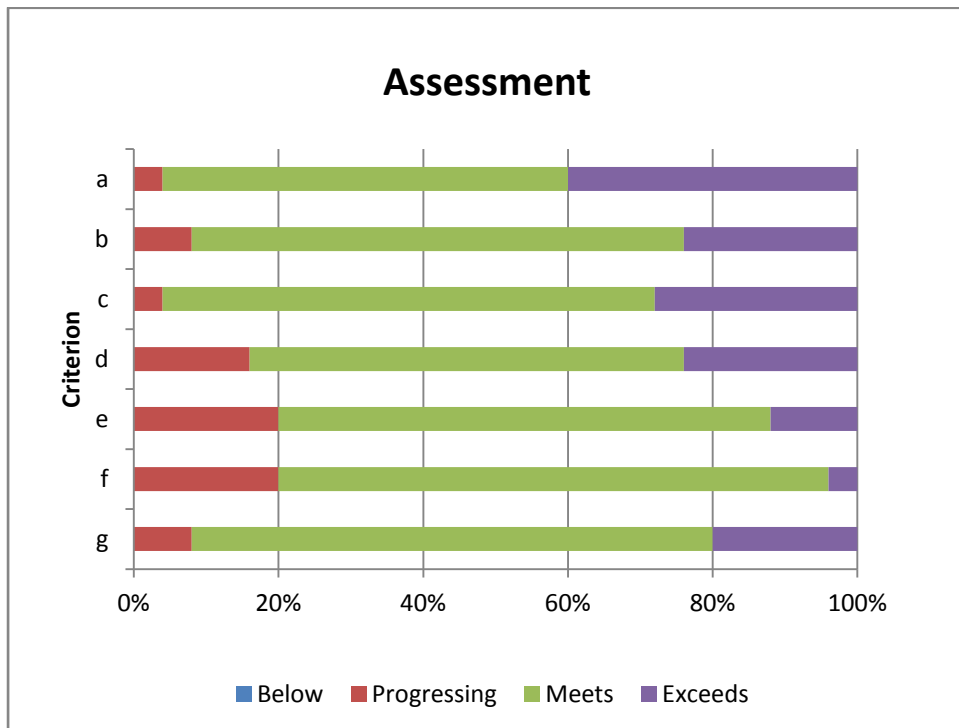

2021 DDS Work Sample Scores

2021 Locally Evaluated edTPA and Work Sample Scores

2021 DDS Work Sample Scores

2021 Locally Evaluated edTPA and Work Sample Scores

2021 DDS Work Sample Scores

2021 Locally Evaluated edTPA and Work Sample Scores

2021 DDS Work Sample Scores

2021 Locally Evaluated edTPA and Work Sample Scores

2021 PETE Work Sample Scores

2021 Locally Evaluated edTPA and Work Sample Scores

2021 PETE Work Sample Scores

2021 Locally Evaluated edTPA and Work Sample Scores