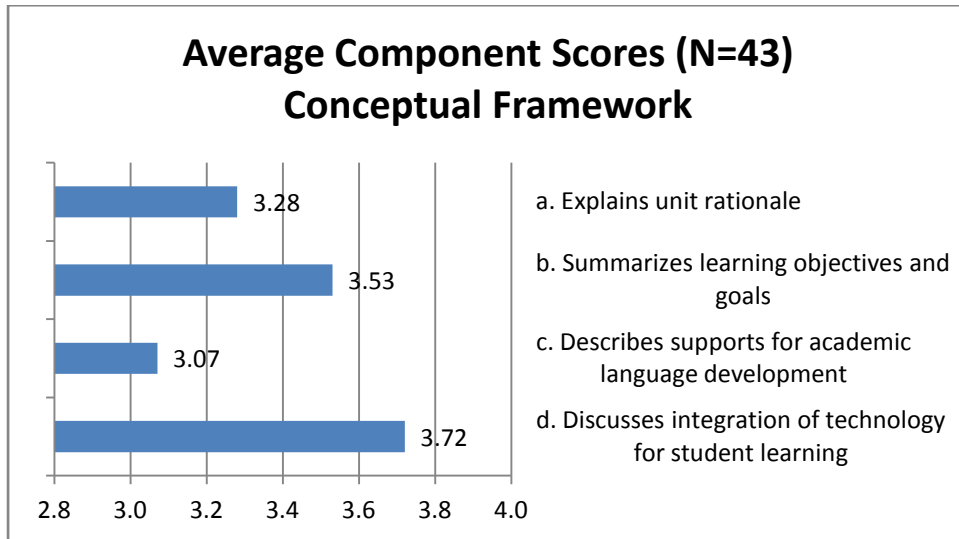

2021 Locally Evaluated edTPA and Work Sample Scores

2021 DDE Work Sample Scores