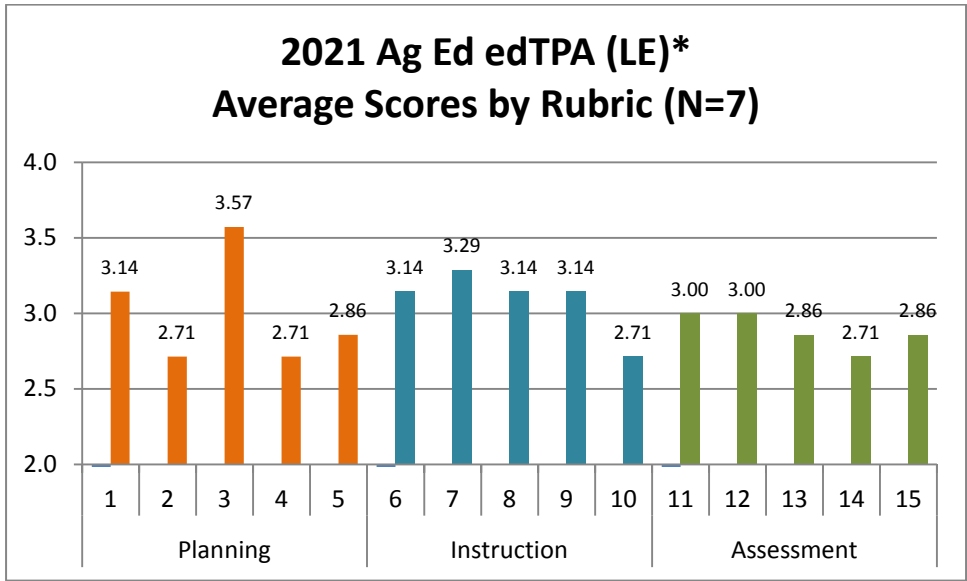

2021 Locally Evaluated edTPA and Work Sample Scores

*Scored on a 5-point scale.

2021 Ag Ed edTPA (LE) (N=7)	
Range*	Average
36-52	44.9

*Cut score is 35/75

2021 Locally Evaluated edTPA and Work Sample Scores

*Scored on a 3-point scale

2021 CBEE edTPA (LE) (N=17)	
Range*	Average
39-47	42.1

*Cut score is 32/54

2021 Locally Evaluated edTPA and Work Sample Scores

*Scored on a 3-point scale

2021 CBEE edTPA (LE) (N=17)	
Range*	Average
27-38	31.9

*Cut score is 27/45

2021 Locally Evaluated edTPA and Work Sample Scores

*Scored on a 3-point scale

2020 Music edTPA (LE) (N=11)	
Range*	Average
34-43	36.3

*Cut score is 24/45

2021 Locally Evaluated edTPA and Work Sample Scores