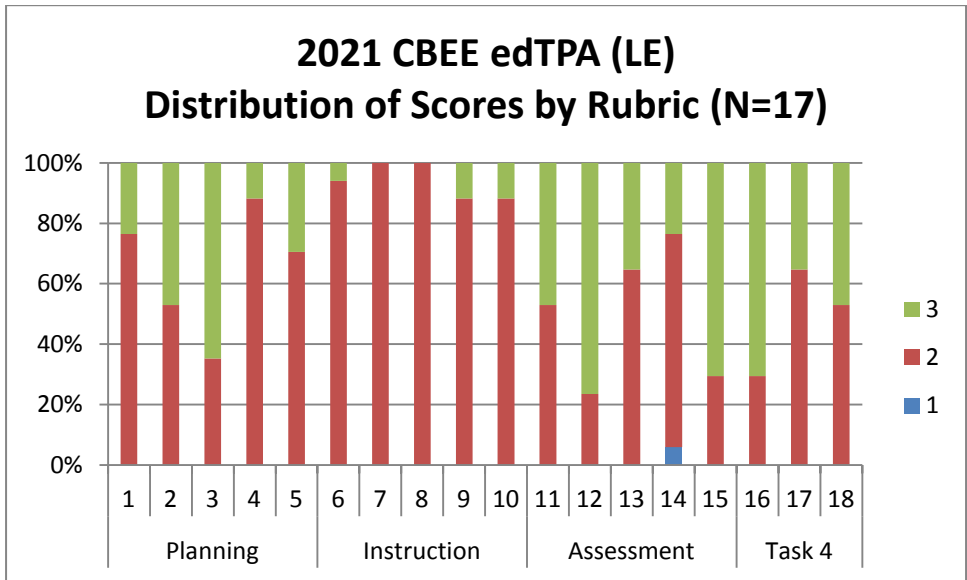

2021 Locally Evaluated edTPA and Work Sample Scores

*Scored on a 5-point scale.

2021 Ag Ed edTPA (LE) (N=7)	
Range*	Average
36-52	44.9

*Cut score is 35/75

2021 Locally Evaluated edTPA and Work Sample Scores

*Scored on a 3-point scale

2021 CBEE edTPA (LE) (N=17)	
Range*	Average
39-47	42.1

*Cut score is 32/54

2021 Locally Evaluated edTPA and Work Sample Scores

*Scored on a 3-point scale

2021 CBEE edTPA (LE) (N=17)	
Range*	Average
27-38	31.9

*Cut score is 27/45

2021 Locally Evaluated edTPA and Work Sample Scores

*Scored on a 3-point scale

2020 Music edTPA (LE) (N=11)	
Range*	Average
34-43	36.3

*Cut score is 24/45

2021 Locally Evaluated edTPA and Work Sample Scores