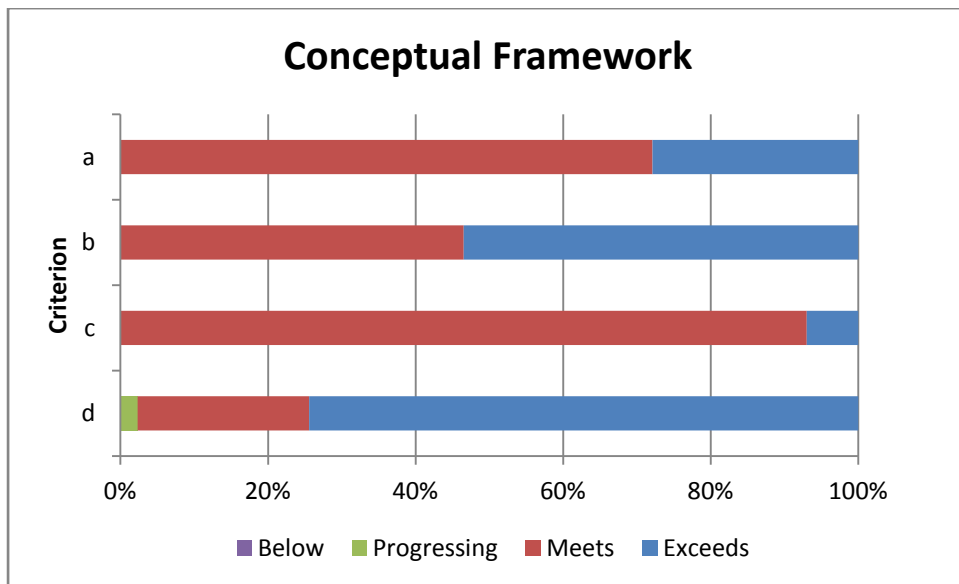

2021 Locally Evaluated edTPA and Work Sample Scores

2021 DDE Work Sample Scores