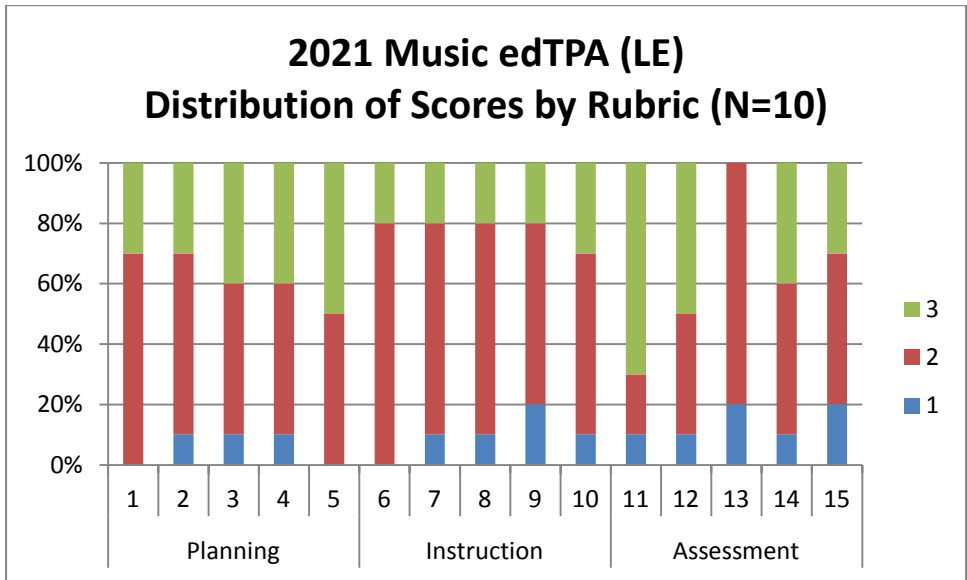

*Cut score is 27/45

2021 Locally Evaluated edTPA and Work Sample Scores

*Scored on a 3-point scale

2020 Music edTPA (LE) (N=11)	
Range*	Average
34-43	36.3

*Cut score is 24/45

2021 Locally Evaluated edTPA and Work Sample Scores

*Scored on a 3-point scale

2021 Music edTPA (LE) (N=10)	
Range*	Average
24-39	33.4

*Cut score is 24/45

2021 Locally Evaluated edTPA and Work Sample Scores

*Scored on a 3-point scale

2021 Locally Evaluated edTPA and Work Sample Scores