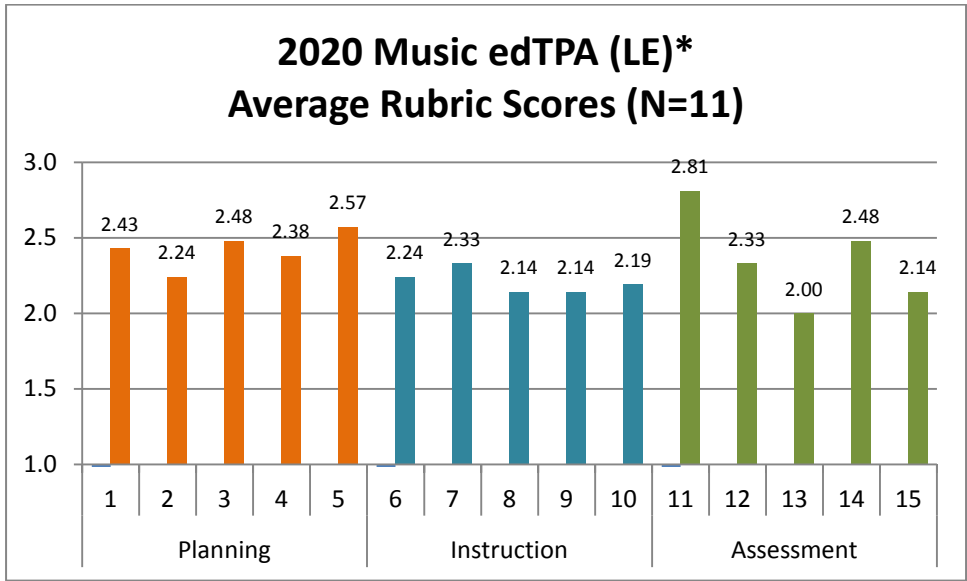

*Scored on a 3-point scale

2021 CBEE edTPA (LE) (N=17)	
Range*	Average
39-47	42.1

*Cut score is 32/54

2021 Locally Evaluated edTPA and Work Sample Scores

*Scored on a 3-point scale

2021 CBEE edTPA (LE) (N=17)	
Range*	Average
27-38	31.9

*Cut score is 27/45

2021 Locally Evaluated edTPA and Work Sample Scores

*Scored on a 3-point scale

2020 Music edTPA (LE) (N=11)	
Range*	Average
34-43	36.3

*Cut score is 24/45

2021 Locally Evaluated edTPA and Work Sample Scores