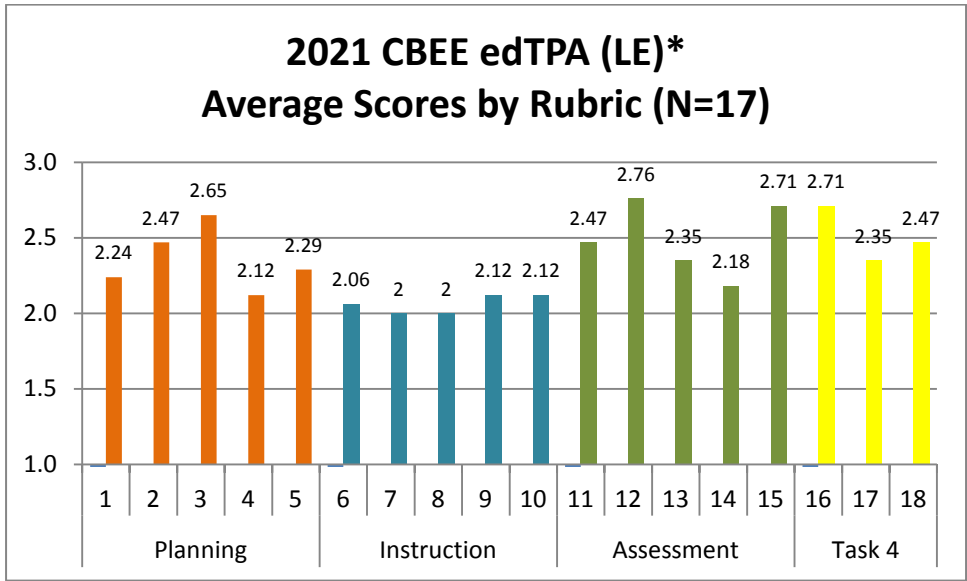

2021 Locally Evaluated edTPA and Work Sample Scores

*Scored on a 5-point scale.

2021 Ag Ed edTPA (LE) (N=7)	
Range*	Average
36-52	44.9

*Cut score is 35/75

2021 Locally Evaluated edTPA and Work Sample Scores

*Scored on a 3-point scale

2021 CBEE edTPA (LE) (N=17)	
Range*	Average
39-47	42.1

*Cut score is 32/54

2021 Locally Evaluated edTPA and Work Sample Scores

*Scored on a 3-point scale

2021 CBEE edTPA (LE) (N=17)	
Range*	Average
27-38	31.9

*Cut score is 27/45

2021 Locally Evaluated edTPA and Work Sample Scores

*Scored on a 3-point scale

2020 Music edTPA (LE) (N=11)	
Range*	Average
34-43	36.3

*Cut score is 24/45

2021 Locally Evaluated edTPA and Work Sample Scores