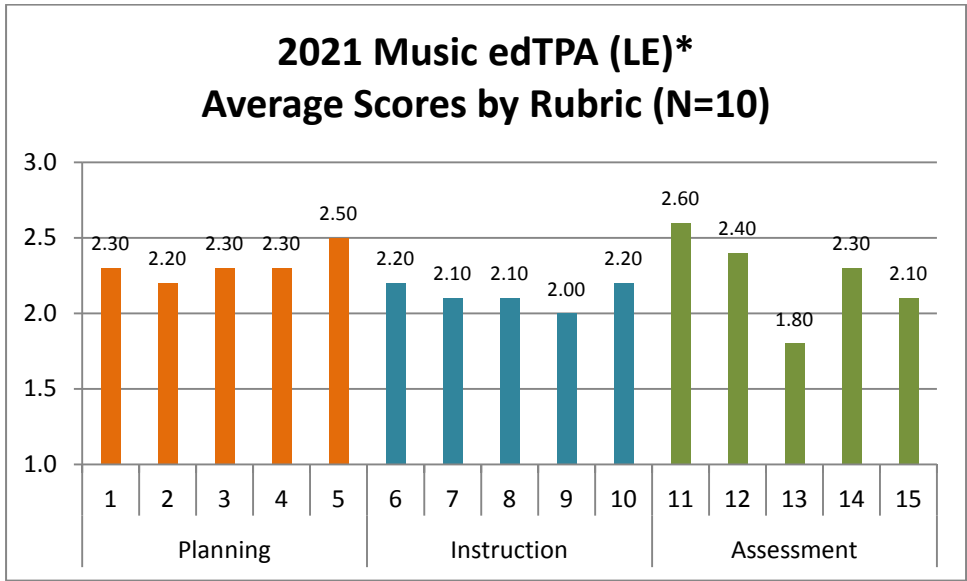

*Cut score is 27/45

2021 Locally Evaluated edTPA and Work Sample Scores

*Scored on a 3-point scale

2020 Music edTPA (LE) (N=11)	
Range*	Average
34-43	36.3

*Cut score is 24/45

2021 Locally Evaluated edTPA and Work Sample Scores

*Scored on a 3-point scale

2021 Music edTPA (LE) (N=10)	
Range*	Average
24-39	33.4

*Cut score is 24/45

2021 Locally Evaluated edTPA and Work Sample Scores

*Scored on a 3-point scale

2021 Locally Evaluated edTPA and Work Sample Scores